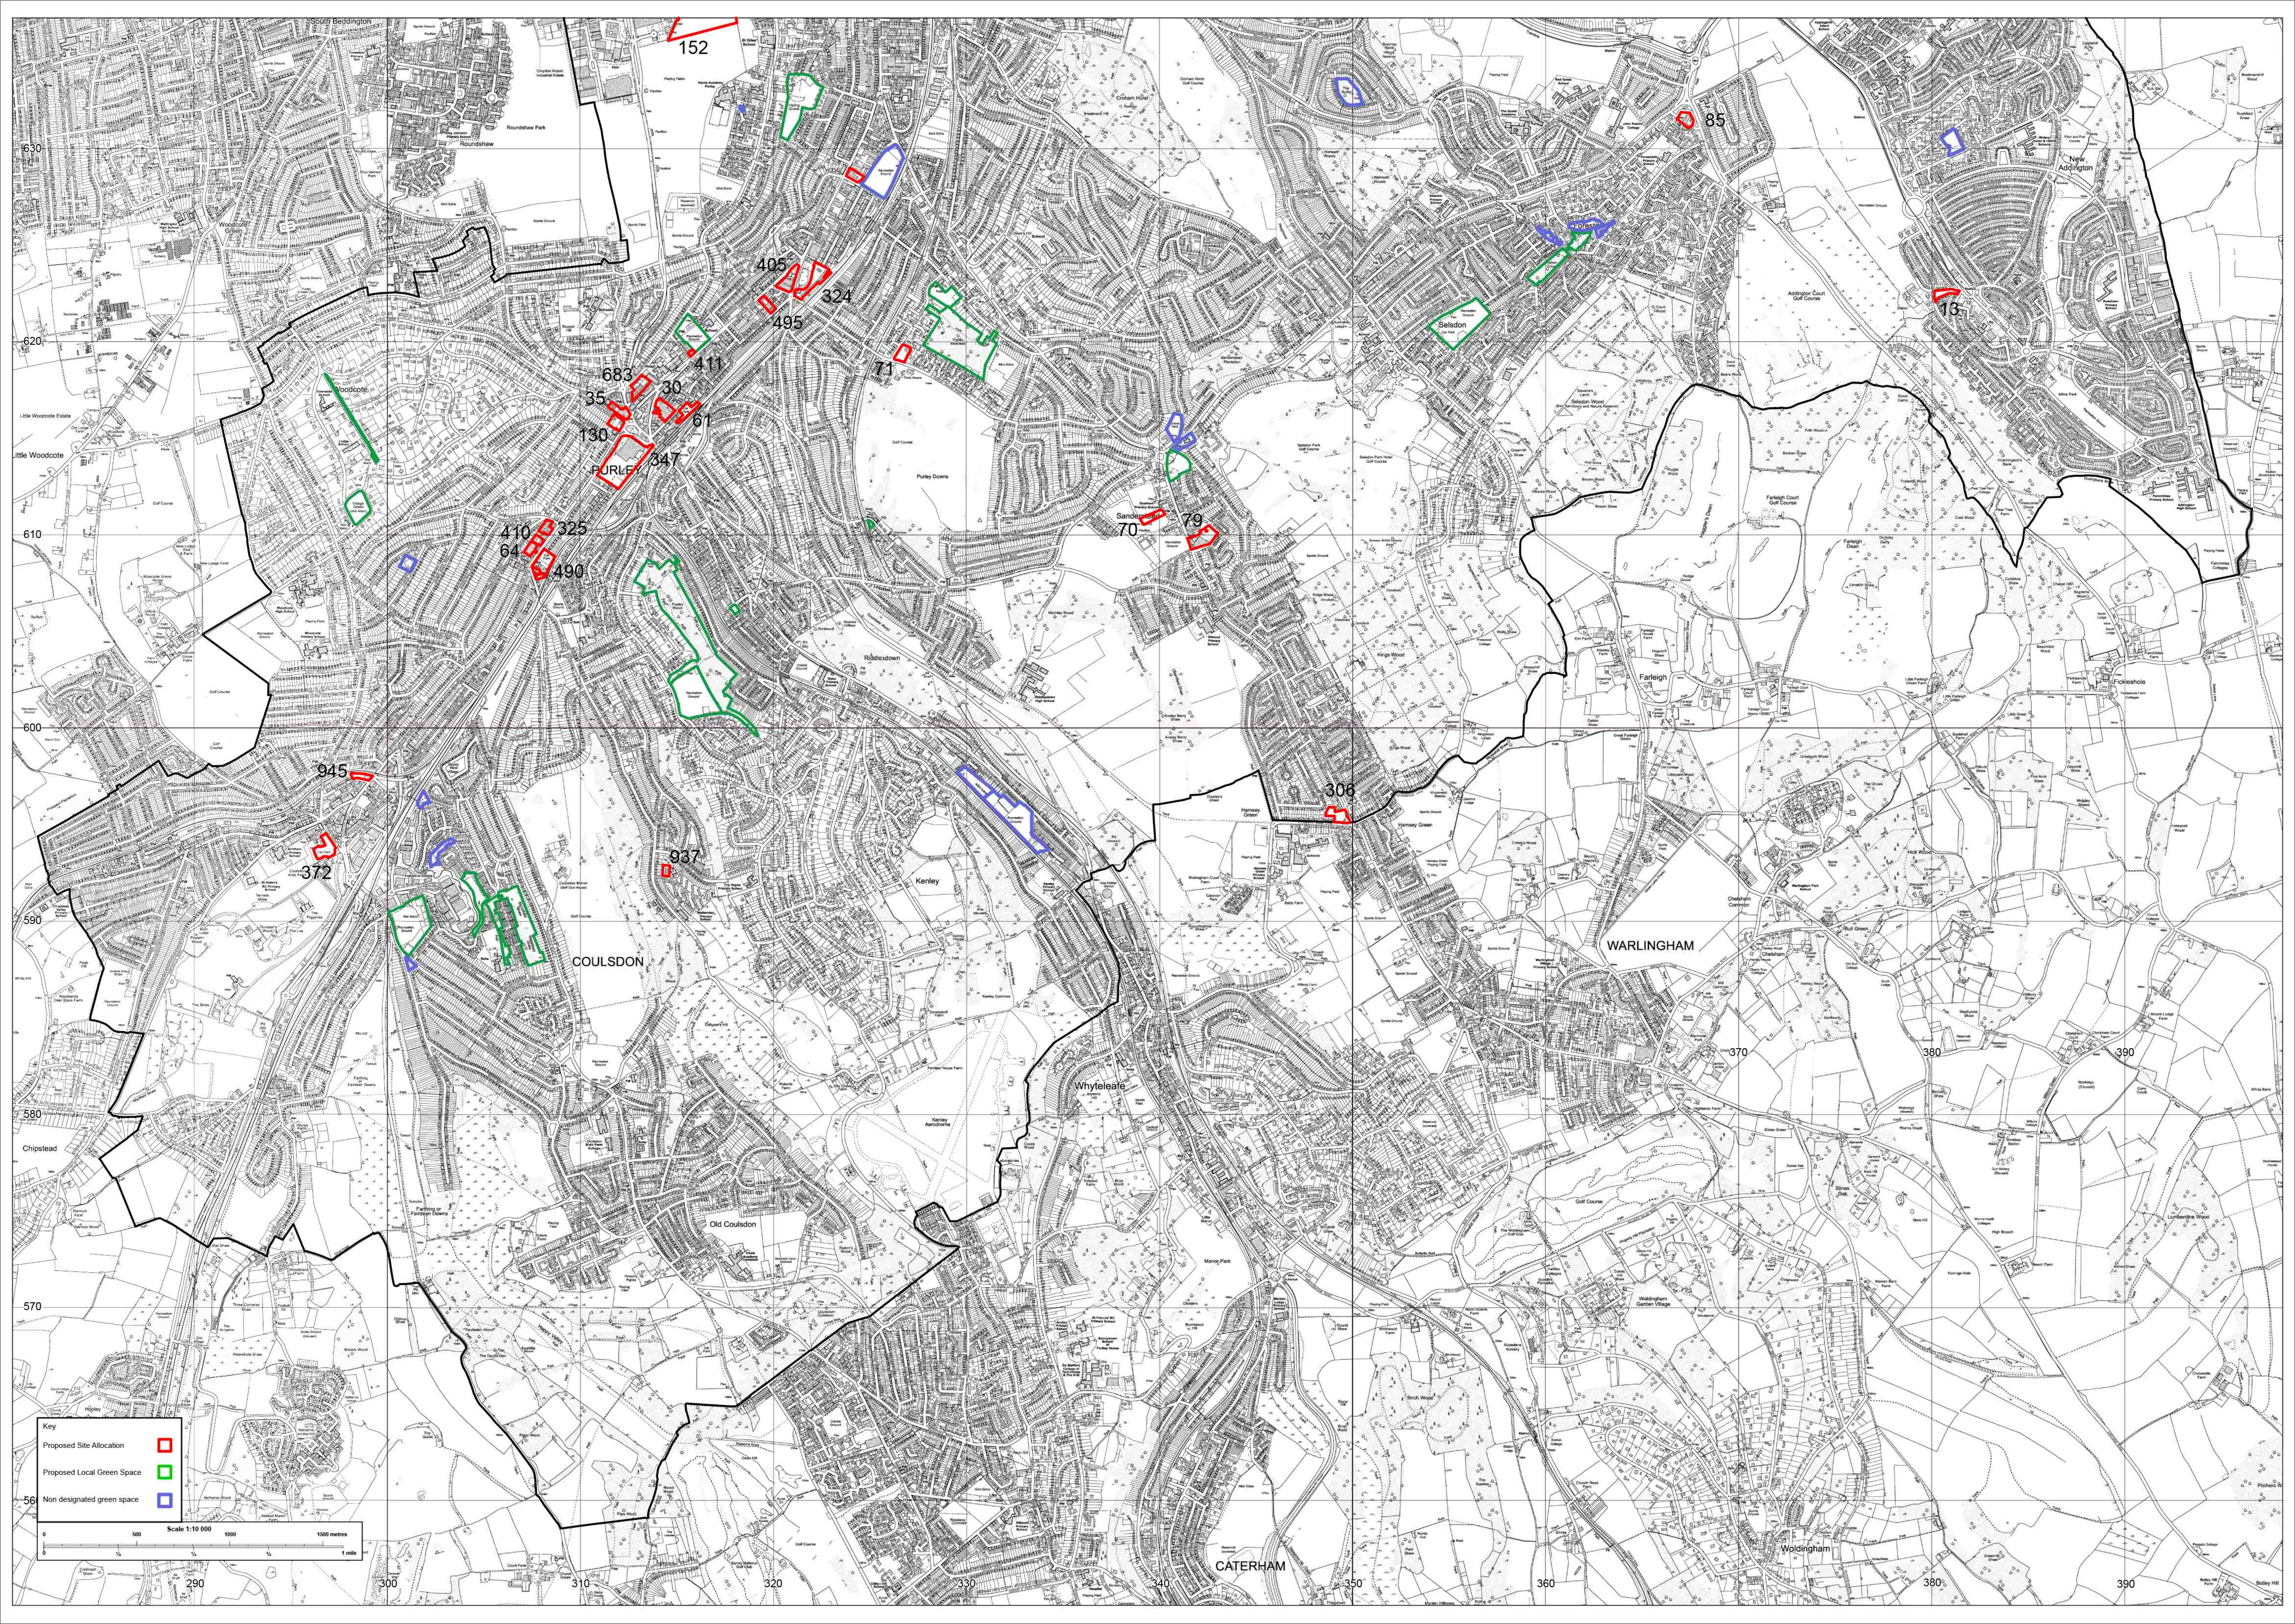

- Key
- Proposed Site Allocation
 - Proposed Local Green Space
 - Non designated green space

Scale 1:10 000
0 500 1000 1500 metres
1 mile

WALLINGTON

120

640

Key
Proposed Site Allocation 
Proposed Local Green Space 
Non designated green space 

Scale 1:10 000
0 500 1000 1500 metres
1 mile